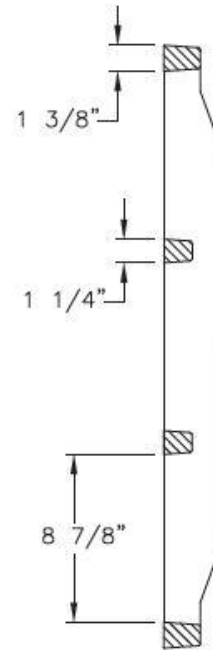

<p><b>Number</b></p> <p><b>V5732 Grate</b></p>	<p><b>Series</b></p> <p><b>V5700 Series</b> Square Grate Heavy Duty</p>
--	---

**V5732 Grate**

GRATE SECTION

GRATE SECTION

**Specification**

**Grate Material :** Gray Iron (CL35)  
**Design Load:** Heavy Duty  
**Coating:** Undipped  
**Certification:** ASTM A48  
**Country of Origin:** USA