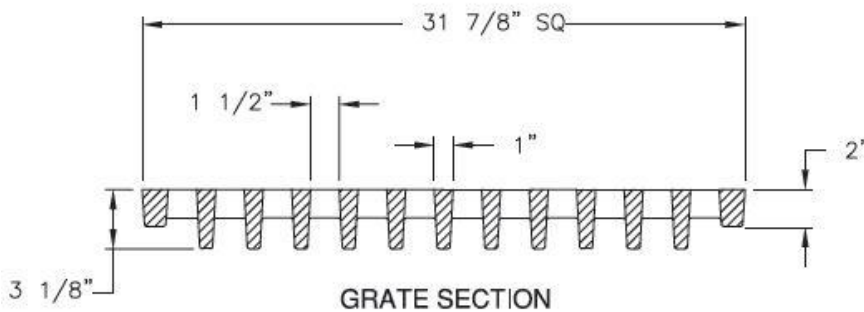

<p><b>Number</b></p> <p><b>V5732 Grate</b></p>	<p><b>Series</b></p> <p><b>V5700 Series</b> Square Grate Heavy Duty</p>
--	---

**V5732 Grate**

GRATE SECTION

GRATE SECTION

**Specification**

**Grate Material :** Gray Iron (CL35)  
**Design Load:** Heavy Duty  
**Coating:** Undipped  
**Certification:** ASTM A48  
**Country of Origin:** USA